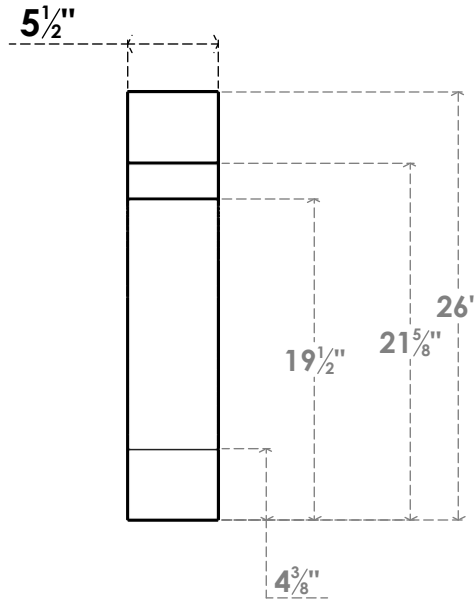

ITEM NUMBER: BRCPC055X18000X26000MRC

5 1/2"W X 18"D X 26"H MERCED ARCHITECTURAL GRADE PVC CLOSED KNEE BRACE

SIDE PROFILE

FRONT PROFILE

ISOMETRIC

EKENA MILLWORK
2300 WEST MAIN ST.
CLARKSVILLE, TX 75426
TOLL FREE: 866-607-0453
WWW.EKENAMILLWORK.COM

NOTES

1. INSTALLATION TO BE COMPLETED IN ACCORDANCE WITH MANUFACTURER'S SPECIFICATIONS.
2. DRAWING MAY NOT BE TO SCALE
3. THIS DRAWING IS INTENDED FOR DESIGN AND PLANNING PURPOSES ONLY.
4. ALL INFORMATION CONTAINED HEREIN WAS CURRENT AT THE TIME OF DEVELOPMENT BUT MUST BE REVIEWED AND APPROVED BY THE PRODUCT MANUFACTURER TO BE CONSIDERED ACCURATE.
5. ARCHITECTURAL GRADE PVC PRODUCTS ARE MADE FROM EXPANDED CELLULAR PVC AND COME NATURALLY WHITE BUT MAY BE PAINTED