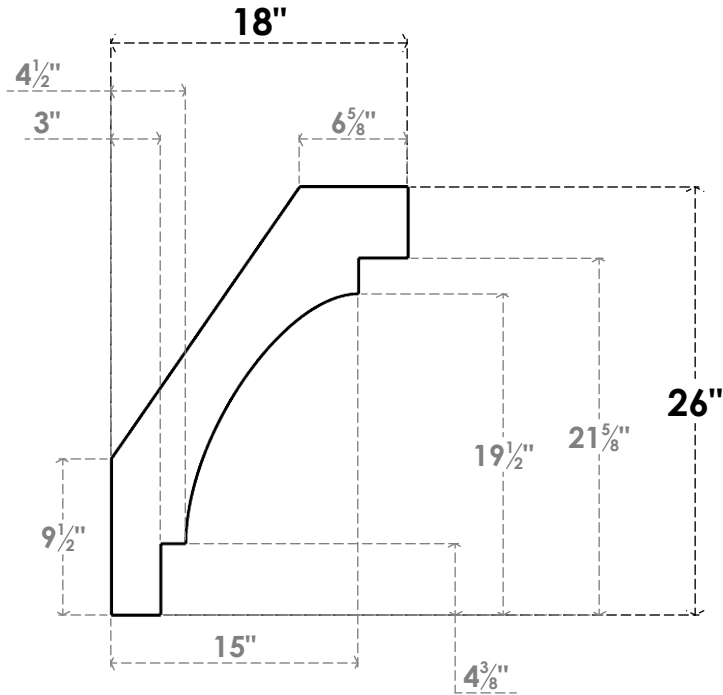

ITEM NUMBER: BRCPC055X18000X26000MRC

5 1/2"W X 18"D X 26"H MERCED ARCHITECTURAL GRADE PVC CLOSED KNEE BRACE

SIDE PROFILE

FRONT PROFILE

ISOMETRIC

EKENA MILLWORK
2300 WEST MAIN ST.
CLARKSVILLE, TX 75426
TOLL FREE: 866-607-0453
WWW.EKENAMILLWORK.COM

NOTES

1. INSTALLATION TO BE COMPLETED IN ACCORDANCE WITH MANUFACTURER'S SPECIFICATIONS.
2. DRAWING MAY NOT BE TO SCALE
3. THIS DRAWING IS INTENDED FOR DESIGN AND PLANNING PURPOSES ONLY.
4. ALL INFORMATION CONTAINED HEREIN WAS CURRENT AT THE TIME OF DEVELOPMENT BUT MUST BE REVIEWED AND APPROVED BY THE PRODUCT MANUFACTURER TO BE CONSIDERED ACCURATE.
5. ARCHITECTURAL GRADE PVC PRODUCTS ARE MADE FROM EXPANDED CELLULAR PVC AND COME NATURALLY WHITE BUT MAY BE PAINTED